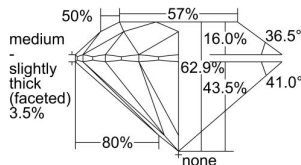

GIA®

FACSIMILE

GIA REPORT 2225870246

Verify this report at GIA.edu

GIA NATURAL DIAMOND DOSSIER®

March 22, 2023
GIA Report Number 2225870246
Shape and Cutting Style ..... Round Brilliant
Measurements ..... 5.89 - 5.93 x 3.72 mm

GRADING RESULTS

Carat Weight ..... 0.80 carat
Color Grade ..... D
Clarity Grade S11
Cut Grade ..... Excellent

ADDITIONAL GRADING INFORMATION

Polish ..... Excellent
Symmetry ..... Excellent
Fluorescence ..... Faint
Clarity Characteristics..... Cloud, Feather, Crystal
Inscription(s): GIA 2225870246

PROPORTIONS

Profile to actual proportions

GRADING SCALES

GIA COLOR SCALE	GIA CLARITY SCALE	GIA CUT SCALE	
D	FLAWLESS	EXCELLENT	
E	INTERNALLY FLAWLESS		
F		VVS₁	VERY GOOD
G	VVS₂		
H	VS₁	GOOD	
I	VS₂		
J	S1₁	FAIR	
K	S1₂		
L	I₁	POOR	
M	I₂		
N	I₃		
O			
P			
Q			
R			
S			
T			
U			
V			
W			
X			
Y			
Z