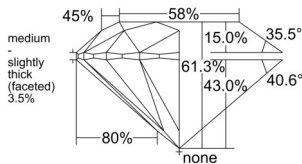

GIA®

FACSIMILE

GIA REPORT 1559654862

Verify this report at GIA.edu

GIA NATURAL DIAMOND DOSSIER®

July 03, 2026
GIA Report Number 1559654862
Shape and Cutting Style ..... Round Brilliant
Measurements ..... 5.71 - 5.75 x 3.51 mm

GRADING RESULTS

Carat Weight ..... 0.71 carat
Color Grade ..... J
Clarity Grade VS1
Cut Grade ..... Excellent

ADDITIONAL GRADING INFORMATION

Polish ..... Excellent
Symmetry ..... Excellent
Fluorescence ..... Faint
Clarity Characteristics..... Crystal, Cloud, Pinpoint
Inscription(s): GIA 1559654862

PROPORTIONS

GRADING SCALES

GIA COLOR SCALE

COLORLESS	D
	E
	F
	G
	H
	I
NEAR COLORLESS	J
	K
	L
FAIN	M
	N
	O
	P
VERY LIGHT	Q
	R
	S
	T
	U
	V
	W
	X
	Y
LIGHT	Z

GIA CLARITY SCALE

	FLAWLESS
	INTERNALLY FLAWLESS
VERY VERY SLIGHTLY INCLUDED	VVS₁
	VVS₂
VERY SLIGHTLY INCLUDED	VS₁
	VS₂
SLIGHTLY INCLUDED	SI₁
	SI₂
INCLUDED	I₁
	I₂
	I₃

GIA CUT SCALE

	EXCELLENT
	VERY GOOD
	GOOD
	FAIR
	POOR