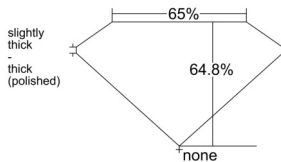

GIA®

FACSIMILE

GIA REPORT 1559584796

Verify this report at GIA.edu

GIA NATURAL DIAMOND DOSSIER®

June 27, 2026
GIA Report Number 1559584796
Shape and Cutting Style ..... **Cut-Cornered Rectangular Modified Brilliant**
Measurements ..... 6.27 x 4.68 x 3.03 mm

GRADING RESULTS

Carat Weight ..... 0.81 carat
Color Grade ..... E
Clarity Grade VS1

ADDITIONAL GRADING INFORMATION

Polish ..... Excellent
Symmetry ..... Excellent
Fluorescence ..... None
Clarity Characteristics ..... Crystal, Pinpoint
Inscription(s): GIA 1559584796

PROPORTIONS

Profile not to actual proportions

GRADING SCALES

GIA COLOR SCALE		GIA CLARITY SCALE	
COLORLESS	D	VERY VERY SLIGHTLY INCLUDED	FLAWLESS
	E		INTERNALLY FLAWLESS
	F		VVS₁
	G		VVS₂
	H		VS₁
	I		VS₂
	J		SI₁
	K		SI₂
	L		I₁
	M		I₂
NEAR COLORLESS	N	SLIGHTLY INCLUDED	I₃
	O		
	P		
	Q		
	R		
FAINT	S	INCLUDED	
	T		
	U		
	V		
	W		
VERT LIGHT	X		
	Y		
	Z