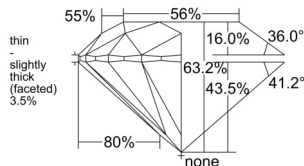

GIA®

FACSIMILE

GIA REPORT 1559571684

Verify this report at GIA.edu

GIA NATURAL DIAMOND DOSSIER®

June 27, 2026
GIA Report Number 1559571684
Shape and Cutting Style ..... Round Brilliant
Measurements ..... 5.05 - 5.07 x 3.20 mm

GRADING RESULTS

Carat Weight ..... 0.50 carat
Color Grade ..... E
Clarity Grade VS1
Cut Grade ..... Excellent

ADDITIONAL GRADING INFORMATION

Polish ..... Excellent
Symmetry ..... Excellent
Fluorescence ..... None
Clarity Characteristics..... Feather, Pinpoint, Indented Natural
Inscription(s): GIA 1559571684

PROPORTIONS

GRADING SCALES

GIA COLOR SCALE

COLORESS	D
	E
	F
	G
	H
	I
	J
NEAR COLORESS	K
	L
FAIN	M
	N
	O
	P
	Q
	R
	S
	T
	U
	V
	W
	X
	Y
LIGHT	Z

GIA CLARITY SCALE

FLAWLESS	VERY VERY SLIGHTLY INCLUDED	VS₁	VS₂	VS₁	VS₂	SI₁	SI₂	I₁	I₂	I₃		
											FLAWLESS	INTERNALLY FLAWLESS

GIA CUT SCALE

EXCELLENT
VERY GOOD
GOOD
FAIR
POOR