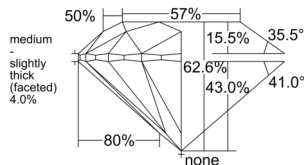

GIA®

FACSIMILE

GIA REPORT

1559571673

Verify this report at GIA.edu

GIA NATURAL DIAMOND DOSSIER®

June 27, 2026
GIA Report Number 1559571673
Shape and Cutting Style ..... Round Brilliant
Measurements ..... 5.05 - 5.08 x 3.17 mm

GRADING RESULTS

Carat Weight ..... 0.50 carat
Color Grade I
Clarity Grade VS1
Cut Grade ..... Excellent

ADDITIONAL GRADING INFORMATION

Polish ..... Excellent
Symmetry ..... Excellent
Fluorescence ..... None
Clarity Characteristics ..... Feather, Pinpoint
Inscription(s): GIA 1559571673

PROPORTIONS

Profile to actual proportions