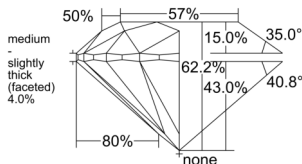

GIA®

FACSIMILE

GIA REPORT 1559570341

Verify this report at GIA.edu

GIA NATURAL DIAMOND DOSSIER®

June 26, 2026
GIA Report Number 1559570341
Shape and Cutting Style ..... Round Brilliant
Measurements ..... 5.87 - 5.88 x 3.66 mm

GRADING RESULTS

Carat Weight ..... 0.78 carat
Color Grade ..... D
Clarity Grade VVS2
Cut Grade ..... Excellent

ADDITIONAL GRADING INFORMATION

Polish ..... Excellent
Symmetry ..... Excellent
Fluorescence ..... None
Clarity Characteristics..... Pinpoint, Needle, Internal Graining,
Surface Graining

Inscription(s): GIA 1559570341

PROPORTIONS

GRADING SCALES

GIA COLOR SCALE

COLORESS	D
	E
	F
	G
	H
	I
	J
NEAR COLORESS	K
	L
Faint	M
	N
	O
	P
VERY LIGHT	Q
	R
	S
	T
	U
	V
	W
	X
	Y
LIGHT	Z

GIA CLARITY SCALE

FLAWLESS	INTERNAL FLAWLESS	
		FLAWLESS
VERY VERY SLIGHTLY INCLUDED	VVS₁	
	VVS₂	
VERY SLIGHTLY INCLUDED	VS₁	
	VS₂	
SLIGHTLY INCLUDED	SI₁	
	SI₂	
INCLUDED	I₁	
	I₂	
	I₃	

GIA CUT SCALE

EXCELLENT
VERY GOOD
GOOD
FAIR
POOR