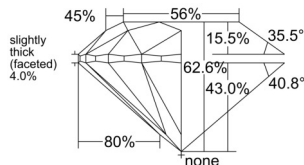

GIA®

FACSIMILE

GIA REPORT 1559565704

Verify this report at GIA.edu

GIA NATURAL DIAMOND DOSSIER®

June 24, 2026
GIA Report Number 1559565704
Shape and Cutting Style ..... Round Brilliant
Measurements ..... 4.82 - 4.86 x 3.03 mm

GRADING RESULTS

Carat Weight ..... 0.44 carat
Color Grade ..... F
Clarity Grade VS2
Cut Grade ..... Excellent

ADDITIONAL GRADING INFORMATION

Polish ..... Excellent
Symmetry ..... Excellent
Fluorescence ..... None
Clarity Characteristics..... Cloud, Crystal, Feather, Needle
Inscription(s): GIA 1559565704

PROPORTIONS

Profile to actual proportions