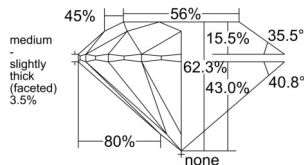

GIA®

FACSIMILE

GIA REPORT 1559564665

Verify this report at gia.edu

GIA NATURAL DIAMOND DOSSIER®

June 24, 2026
GIA Report Number 1559564665
Shape and Cutting Style ..... Round Brilliant
Measurements ..... 5.66 - 5.69 x 3.54 mm

GRADING RESULTS

Carat Weight ..... 0.70 carat
Color Grade ..... G
Clarity Grade S11
Cut Grade ..... Excellent

ADDITIONAL GRADING INFORMATION

Polish ..... Excellent
Symmetry ..... Excellent
Fluorescence ..... None
Clarity Characteristics..... Cloud, Feather, Crystal
Inspection(s): GIA 1559564665

PROPORTIONS

GRADING SCALES

GIA COLOR SCALE

COLORLESS	D
	E
	F
	G
	H
	I
	J
NEAR COLORLESS	K
	L
FAIN	M
	N
	O
	P
VERY LIGHT	Q
	R
	S
	T
	U
	V
	W
	X
	Y
LIGHT	Z

GIA CLARITY SCALE

FLAWLESS	INTERNAL FLAWLESS	
		FLAWLESS
VERY VERY SLIGHTLY INCLUDED	VVS₁	
	VVS₂	
VERY SLIGHTLY INCLUDED	VS₁	
	VS₂	
SLIGHTLY INCLUDED	SI₁	
	SI₂	
INCLUDED	I₁	
	I₂	
	I₃	

GIA CUT SCALE

EXCELLENT
VERY GOOD
GOOD
FAIR
POOR