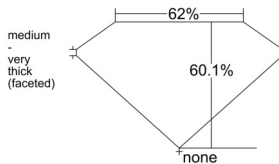

GIA®

FACSIMILE

GIA REPORT 1559554666

Verify this report at GIA.edu

GIA NATURAL DIAMOND DOSSIER®

June 24, 2026
GIA Report Number 1559554666
Shape and Cutting Style ..... Heart Brilliant
Measurements ..... 5.42 x 6.24 x 3.75 mm

GRADING RESULTS

Carat Weight ..... 0.75 carat
Color Grade ..... H
Clarity Grade VS1

ADDITIONAL GRADING INFORMATION

Polish ..... Excellent
Symmetry ..... Excellent
Fluorescence ..... Faint
Clarity Characteristics..... Cloud, Pinpoint, Needle
Inspection(s): GIA 1559554666

PROPORTIONS

Profile not to actual proportions

GRADING SCALES

GIA COLOR SCALE		GIA CLARITY SCALE			
COLORLESS	D	VERY VERY SLIGHTLY INCLUDED	FLAWLESS		
	E		INTERNALLY FLAWLESS		
	F		VVS₁		
	G		VVS₂		
	NEAR COLORLESS		H	VERY SLIGHTLY INCLUDED	VS₁
			I		VS₂
	FAINT		J	SLIGHTLY INCLUDED	SI₁
			K		SI₂
			L		I₁
			M		I₂
VERY LIGHT		N	INCLUDED		I₃
		O			
LIGHT		P			
		Q			
		R			
		S			
	T				
	U				
	V				
	Z