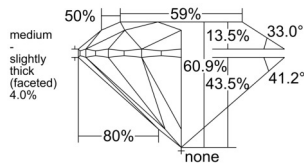

GIA®

FACSIMILE

GIA REPORT

1559553208

Verify this report at GIA.edu

GIA NATURAL DIAMOND DOSSIER®

June 24, 2026
GIA Report Number 1559553208
Shape and Cutting Style ..... Round Brilliant
Measurements ..... 5.11 - 5.14 x 3.12 mm

GRADING RESULTS

Carat Weight ..... 0.50 carat
Color Grade ..... G
Clarity Grade S11
Cut Grade ..... Excellent

ADDITIONAL GRADING INFORMATION

Polish ..... Excellent
Symmetry ..... Excellent
Fluorescence ..... None
Clarity Characteristics ..... Feather
Inscription(s): GIA 1559553208

PROPORTIONS

Profile to actual proportions