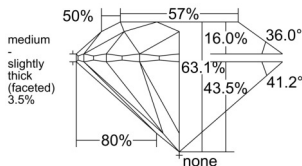

GIA®

FACSIMILE

GIA REPORT 1559552974

Verify this report at GIA.edu

GIA NATURAL DIAMOND DOSSIER®

June 25, 2026
GIA Report Number 1559552974
Shape and Cutting Style ..... Round Brilliant
Measurements ..... 5.63 - 5.66 x 3.56 mm

GRADING RESULTS

Carat Weight ..... 0.70 carat
Color Grade ..... E
Clarity Grade VS2
Cut Grade ..... Excellent

ADDITIONAL GRADING INFORMATION

Polish ..... Excellent
Symmetry ..... Excellent
Fluorescence ..... None
Clarity Characteristics ..... Cloud, Crystal, Feather
Inscription(s): GIA 1559552974

PROPORTIONS

GRADING SCALES

GIA COLOR SCALE

COLOREDNESS	D
	E
	F
	G
	H
	I
	J
NEAR COLORLESS	K
	L
	M
Faint	N
	O
	P
	Q
	R
	S
	T
	U
	V
	W
	X
	Y
Light	Z

GIA CLARITY SCALE

FLAWLESS	INTERNAL FLAWLESS	
		FLAWLESS
VERY VERY SLIGHTLY INCLUDED	VVS₁	
	VVS₂	
VERY SLIGHTLY INCLUDED	VS₁	
	VS₂	
SLIGHTLY INCLUDED	SI₁	
	SI₂	
INCLUDED	I₁	
	I₂	
	I₃	

GIA CUT SCALE

EXCELLENT
VERY GOOD
GOOD
FAIR
POOR