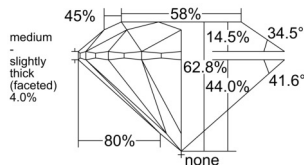

GIA®

FACSIMILE

GIA REPORT

1559549554

Verify this report at GIA.edu

GIA NATURAL DIAMOND DOSSIER®

June 24, 2026
GIA Report Number 1559549554
Shape and Cutting Style ..... Round Brilliant
Measurements ..... 5.36 - 5.40 x 3.38 mm

GRADING RESULTS

Carat Weight ..... 0.60 carat
Color Grade ..... E
Clarity Grade S11
Cut Grade ..... Excellent

ADDITIONAL GRADING INFORMATION

Polish ..... Excellent
Symmetry ..... Excellent
Fluorescence ..... None
Clarity Characteristics ..... Feather, Crystal
Inscription(s): GIA 1559549554

PROPORTIONS

Profile to actual proportions

GRADING SCALES

GIA COLOR SCALE	GIA CLARITY SCALE	GIA CUT SCALE	
D	FLAWLESS	EXCELLENT	
E	INTERNALLY FLAWLESS		
F		VVS₁	VERY GOOD
G	VVS₂		
H	VS₁	GOOD	
I	VS₂		
J	S1₁	FAIR	
K	S1₂		
L	I₁	POOR	
M	I₂		
N	I₃		
O			
P			
Q			
R			
S			
T			
U			
V			
W			
X			
Y			
Z