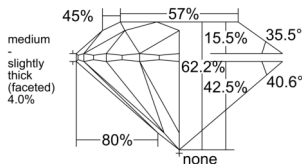

GIA®

FACSIMILE

GIA REPORT 1559544643

Verify this report at GIA.edu

GIA NATURAL DIAMOND DOSSIER®

June 22, 2026
GIA Report Number 1559544643
Shape and Cutting Style ..... Round Brilliant
Measurements ..... 5.27 - 5.30 x 3.29 mm

GRADING RESULTS

Carat Weight ..... 0.57 carat
Color Grade ..... D
Clarity Grade VVS1
Cut Grade ..... Excellent

ADDITIONAL GRADING INFORMATION

Polish ..... Excellent
Symmetry ..... Excellent
Fluorescence ..... None
Clarity Characteristics ..... Cloud, Pinpoint
Inscription(s): GIA 1559544643

PROPORTIONS

GRADING SCALES

GIA COLOR SCALE	GIA CLARITY SCALE	GIA CUT SCALE	
D	FLAWLESS	EXCELLENT	
E	INTERNALLY FLAWLESS		
F		VVS₁	VERY GOOD
G	VVS₂		
H	VS₁	GOOD	
I	VS₂		
J	SI₁	FAIR	
K	SI₂		
L	I₁	POOR	
M	I₂		
N	I₃		
O			
P			
Q			
R			
S			
T			
U			
V			
W			
X			
Y			
Z