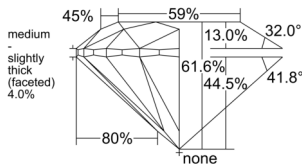

GIA®

FACSIMILE

GIA REPORT 1559542041

Verify this report at GIA.edu

GIA NATURAL DIAMOND DOSSIER®

June 22, 2026
GIA Report Number 1559542041
Shape and Cutting Style ..... Round Brilliant
Measurements ..... 4.77 - 4.79 x 2.94 mm

GRADING RESULTS

Carat Weight ..... 0.41 carat
Color Grade ..... G
Clarity Grade VVS2
Cut Grade ..... Excellent

ADDITIONAL GRADING INFORMATION

Polish ..... Excellent
Symmetry ..... Excellent
Fluorescence ..... None
Clarity Characteristics ..... Pinpoint, Needle
Inscription(s): GIA 1559542041

PROPORTIONS

Profile to actual proportions