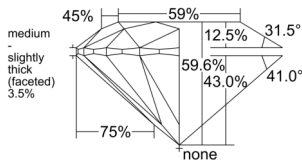

GIA®

FACSIMILE

GIA REPORT 1559541184

Verify this report at GIA.edu

GIA NATURAL DIAMOND DOSSIER®

June 22, 2026
GIA Report Number 1559541184
Shape and Cutting Style ..... Round Brilliant
Measurements ..... 5.06 - 5.08 x 3.02 mm

GRADING RESULTS

Carat Weight ..... 0.47 carat
Color Grade ..... G
Clarity Grade VS1
Cut Grade ..... Excellent

ADDITIONAL GRADING INFORMATION

Polish ..... Excellent
Symmetry ..... Excellent
Fluorescence ..... None
Clarity Characteristics ..... Crystal, Cloud
Inscription(s): GIA 1559541184

PROPORTIONS

Profile to actual proportions

GRADING SCALES

GIA COLOR SCALE	GIA CLARITY SCALE	GIA CUT SCALE	
D	FLAWLESS	EXCELLENT	
E	INTERNALLY FLAWLESS		
F		VVS₁	VERY GOOD
G	VVS₂		
H	VS₁	GOOD	
I	VS₂		
J	SI₁	FAIR	
K	SI₂		
L	I₁	POOR	
M	I₂		
N	I₃		
O			
P			
Q			
R			
S			
T			
U			
V			
W			
X			
Y			
Z