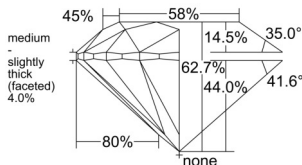

GIA®

FACSIMILE

GIA REPORT 1559539947

Verify this report at GIA.edu

GIA NATURAL DIAMOND DOSSIER®

June 20, 2026
GIA Report Number 1559539947
Shape and Cutting Style ..... Round Brilliant
Measurements ..... 5.20 - 5.23 x 3.27 mm

GRADING RESULTS

Carat Weight ..... 0.55 carat
Color Grade ..... D
Clarity Grade VVS1
Cut Grade ..... Excellent

ADDITIONAL GRADING INFORMATION

Polish ..... Excellent
Symmetry ..... Excellent
Fluorescence ..... Strong Blue
Clarity Characteristics ..... Pinpoint
Inscription(s): GIA 1559539947

PROPORTIONS

Profile to actual proportions

GRADING SCALES

GIA COLOR SCALE

COLORLESS	D
	E
	F
	G
	H
	I
	J
NEAR COLORLESS	K
	L
FAIN	M
	N
	O
	P
VERY LIGHT	Q
	R
	S
	T
	U
	V
	W
	X
	Y
LIGHT	Z

GIA CLARITY SCALE

FLAWLESS	INTERNAL FLAWLESS	
		FLAWLESS
VERY VERY SLIGHTLY INCLUDED	VVS₁	
	VVS₂	
VERY SLIGHTLY INCLUDED	VS₁	
	VS₂	
SLIGHTLY INCLUDED	SI₁	
	SI₂	
INCLUDED	I₁	
	I₂	
	I₃	

GIA CUT SCALE

EXCELLENT
VERY GOOD
GOOD
FAIR
POOR