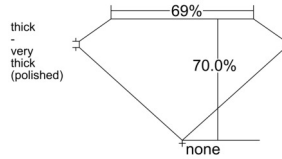

GIA®

FACSIMILE

GIA REPORT 1559526789

Verify this report at GIA.edu

GIA NATURAL DIAMOND DOSSIER®

June 20, 2026
GIA Report Number 1559526789
Shape and Cutting Style ..... Square Modified Brilliant
Measurements ..... 5.29 x 5.26 x 3.68 mm

GRADING RESULTS

Carat Weight ..... 0.90 carat
Color Grade ..... E
Clarity Grade VS1

ADDITIONAL GRADING INFORMATION

Polish ..... Excellent
Symmetry ..... Excellent
Fluorescence ..... None
Clarity Characteristics ..... Cloud, Pinpoint
Inscription(s): GIA 1559526789

PROPORTIONS

Profile not to actual proportions

GRADING SCALES

GIA COLOR SCALE		GIA CLARITY SCALE			
COLORLESS	D	VERY VERY SLIGHTLY INCLUDED	FLAWLESS		
	E		INTERNALLY FLAWLESS		
	F	VERY SLIGHTLY INCLUDED	VS₁		
	G		VS₂		
	H		VS₁		
	NEAR COLORLESS	I	SLIGHTLY INCLUDED	VS₂	
		J		SI₁	
		FAINT	K	INCLUDED	SI₂
			L		I₁
			M		I₂
VERY LIGHT			N	INCLUDED	I₃
			O		
			P		
	Q				
LIGHT	R				
	S				
	T				
	U				
	V				
	Z