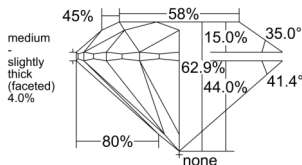

GIA®

FACSIMILE

GIA REPORT 1559525776

Verify this report at GIA.edu

GIA NATURAL DIAMOND DOSSIER®

June 18, 2026
GIA Report Number 1559525776
Shape and Cutting Style ..... Round Brilliant
Measurements ..... 4.83 - 4.87 x 3.05 mm

GRADING RESULTS

Carat Weight ..... 0.44 carat
Color Grade ..... F
Clarity Grade VVS2
Cut Grade ..... Excellent

ADDITIONAL GRADING INFORMATION

Polish ..... Excellent
Symmetry ..... Excellent
Fluorescence ..... Medium Blue
Clarity Characteristics ..... Pinpoint
Inscription(s): GIA 1559525776

PROPORTIONS

Profile to actual proportions

GRADING SCALES

GIA COLOR SCALE

COLORLESS	D
	E
	F
	G
	H
	I
	J
NEAR COLORLESS	K
	L
FAIN	M
	N
	O
	P
VERY LIGHT	Q
	R
	S
	T
	U
	V
	W
	X
	Y
LIGHT	Z

GIA CLARITY SCALE

FLAWLESS	INTERNAL FLAWLESS	
		FLAWLESS
VERY VERY SLIGHTLY INCLUDED	VVS₁	
	VVS₂	
VERY SLIGHTLY INCLUDED	VS₁	
	VS₂	
SLIGHTLY INCLUDED	SI₁	
	SI₂	
INCLUDED	I₁	
	I₂	
	I₃	

GIA CUT SCALE

EXCELLENT
VERY GOOD
GOOD
FAIR
POOR