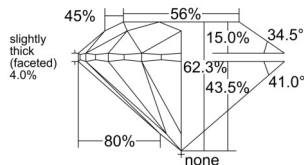

GIA®

FACSIMILE

GIA REPORT 1559503364

Verify this report at GIA.edu

GIA NATURAL DIAMOND DOSSIER®

June 18, 2026
GIA Report Number 1559503364
Shape and Cutting Style ..... Round Brilliant
Measurements ..... 5.10 - 5.11 x 3.18 mm

GRADING RESULTS

Carat Weight ..... 0.51 carat
Color Grade ..... H
Clarity Grade VVS1
Cut Grade ..... Excellent

ADDITIONAL GRADING INFORMATION

Polish ..... Excellent
Symmetry ..... Excellent
Fluorescence ..... None
Clarity Characteristics ..... Cloud, Pinpoint, Feather
Inscription(s): GIA 1559503364

PROPORTIONS

Profile to actual proportions