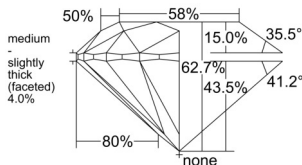

GIA®

FACSIMILE

GIA REPORT 1559497356

Verify this report at GIA.edu

GIA NATURAL DIAMOND DOSSIER®

June 15, 2026
GIA Report Number 1559497356
Shape and Cutting Style ..... Round Brilliant
Measurements ..... 5.07 - 5.10 x 3.19 mm

GRADING RESULTS

Carat Weight ..... 0.51 carat
Color Grade ..... D
Clarity Grade VS1
Cut Grade ..... Excellent

ADDITIONAL GRADING INFORMATION

Polish ..... Excellent
Symmetry ..... Excellent
Fluorescence ..... Faint
Clarity Characteristics ..... Cloud, Crystal, Pinpoint
Inspection(s): GIA 1559497356

PROPORTIONS

GRADING SCALES

GIA COLOR SCALE

COLORLESS	D
	E
	F
	G
	H
	I
	J
NEAR COLORLESS	K
	L
	M
Faint	N
	O
	P
	Q
	R
	S
	T
	U
	V
	W
	X
	Y
LIGHT	Z

GIA CLARITY SCALE

FLAWLESS	INTERNAL FLAWLESS	
		FLAWLESS
VERY VERY SLIGHTLY INCLUDED	VVS₁	
	VVS₂	
VERY SLIGHTLY INCLUDED	VS₁	
	VS₂	
SLIGHTLY INCLUDED	SI₁	
	SI₂	
INCLUDED	I₁	
	I₂	
	I₃	

GIA CUT SCALE

EXCELLENT
VERY GOOD
GOOD
FAIR
POOR