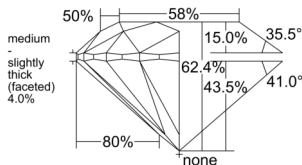

GIA®

FACSIMILE

GIA REPORT 1559497222

Verify this report at GIA.edu

GIA NATURAL DIAMOND DOSSIER®

June 15, 2026
GIA Report Number 1559497222
Shape and Cutting Style ..... Round Brilliant
Measurements ..... 5.36 - 5.39 x 3.36 mm

GRADING RESULTS

Carat Weight ..... 0.60 carat
Color Grade ..... J
Clarity Grade VS1
Cut Grade ..... Excellent

ADDITIONAL GRADING INFORMATION

Polish ..... Excellent
Symmetry ..... Excellent
Fluorescence ..... Strong Blue
Clarity Characteristics ..... Crystal, Pinpoint
Inscription(s): GIA 1559497222

PROPORTIONS

GRADING SCALES

GIA COLOR SCALE

COLOURLESS	D
	E
	F
	G
	H
	I
	J
NEAR COLOURLESS	K
	L
FAIN	M
	N
	O
	P
	Q
VERY LIGHT	R
	S
	T
	U
	V
	W
	X
	Y
LIGHT	Z

GIA CLARITY SCALE

FLAWLESS	INTERNAL FLAWLESS	
		FLAWLESS
VERY VERY SLIGHTLY INCLUDED	VVS₁	
	VVS₂	
VERY SLIGHTLY INCLUDED	VS₁	
	VS₂	
SLIGHTLY INCLUDED	SI₁	
	SI₂	
INCLUDED	I₁	
	I₂	
	I₃	

GIA CUT SCALE

EXCELLENT
VERY GOOD
GOOD
FAIR
POOR