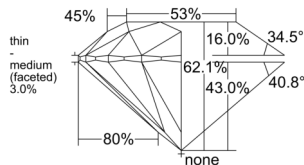

GIA®

FACSIMILE

GIA REPORT

1559496272

Verify this report at GIA.edu

GIA NATURAL DIAMOND DOSSIER®

June 16, 2026
GIA Report Number 1559496272
Shape and Cutting Style ..... Round Brilliant
Measurements ..... 5.09 - 5.11 x 3.17 mm

GRADING RESULTS

Carat Weight ..... 0.50 carat
Color Grade I
Clarity Grade S11
Cut Grade ..... Excellent

ADDITIONAL GRADING INFORMATION

Polish ..... Excellent
Symmetry ..... Very Good
Fluorescence ..... None
Clarity Characteristics..... Indented Natural, Cloud, Feather
Inscription(s): GIA 1559496272

PROPORTIONS

GRADING SCALES

GIA COLOR SCALE

COLORED	D
	E
	F
	G
	H
	I
	J
NEAR COLORLESS	K
	L
	M
	N
	O
	P
	Q
	R
	S
	T
	U
	V
	W
	X
	Y
	Z

GIA CLARITY SCALE

FLAWLESS	VERY VERY SLIGHTLY INCLUDED	VVS₁	VVS₂	VS₁	VS₂	SI₁	SI₂	I₁	I₂	I₃	
											INTERNALLY FLAWLESS

GIA CUT SCALE

EXCELLENT
VERY GOOD
GOOD
FAIR
POOR