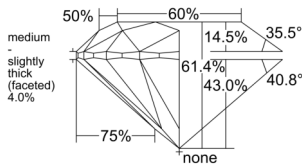

GIA®

FACSIMILE

GIA REPORT

1559491349

Verify this report at GIA.edu

GIA NATURAL DIAMOND DOSSIER®

June 15, 2026
GIA Report Number 1559491349
Shape and Cutting Style ..... Round Brilliant
Measurements ..... 5.24 - 5.28 x 3.23 mm

GRADING RESULTS

Carat Weight ..... 0.56 carat
Color Grade ..... D
Clarity Grade S11
Cut Grade ..... Excellent

ADDITIONAL GRADING INFORMATION

Polish ..... Excellent
Symmetry ..... Excellent
Fluorescence ..... None
Clarity Characteristics ..... Cloud, Feather
Inscription(s): GIA 1559491349

PROPORTIONS

Profile to actual proportions