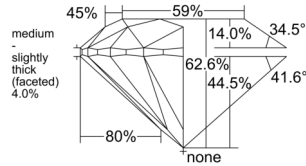

GIA®

FACSIMILE

GIA NATURAL DIAMOND DOSSIER®

June 15, 2026
GIA Report Number 1559484496
Shape and Cutting Style ..... Round Brilliant
Measurements ..... 5.18 - 5.21 x 3.25 mm

GRADING RESULTS

Carat Weight ..... 0.54 carat
Color Grade ..... F
Clarity Grade VVS1
Cut Grade ..... Excellent

ADDITIONAL GRADING INFORMATION

Polish ..... Excellent
Symmetry ..... Excellent
Fluorescence ..... None
Clarity Characteristics ..... Indented Natural
Inscription(s): GIA 1559484496

GIA REPORT 1559484496

Verify this report at GIA.edu

PROPORTIONS

Profile to actual proportions