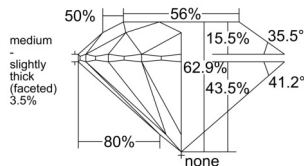

GIA®

FACSIMILE

GIA REPORT 1559480357

Verify this report at GIA.edu

GIA NATURAL DIAMOND DOSSIER®

June 15, 2026
GIA Report Number 1559480357
Shape and Cutting Style ..... Round Brilliant
Measurements ..... 5.07 - 5.09 x 3.20 mm

GRADING RESULTS

Carat Weight ..... 0.50 carat
Color Grade ..... J
Clarity Grade S11
Cut Grade ..... Excellent

ADDITIONAL GRADING INFORMATION

Polish ..... Excellent
Symmetry ..... Excellent
Fluorescence ..... None
Clarity Characteristics ..... Crystal
Inscription(s): GIA 1559480357

PROPORTIONS

GRADING SCALES

GIA COLOR SCALE

COLOREDNESS	D
	E
	F
	G
	H
	I
	J
NEAR COLORLESS	K
	L
Faint	M
	N
	O
	P
Very Light	R
	S
	T
	U
	V
Light	W
	X
	Y
	Z

GIA CLARITY SCALE

VERY VERY SLIGHTLY INCLUDED	FLAWLESS
	INTERNALLY FLAWLESS
VERY SLIGHTLY INCLUDED	VVS₁
	VVS₂
SLIGHTLY INCLUDED	VS₁
	VS₂
INCLUDED	SI₁
	SI₂
	I₁
	I₂
	I₃

GIA CUT SCALE

EXCELLENT
VERY GOOD
GOOD
FAIR
POOR