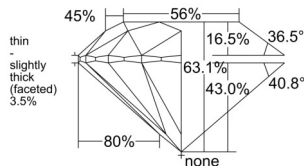

GIA®

FACSIMILE

GIA REPORT 1559473039

Verify this report at GIA.edu

GIA NATURAL DIAMOND DOSSIER®

June 15, 2026
GIA Report Number 1559473039
Shape and Cutting Style ..... Round Brilliant
Measurements ..... 5.36 - 5.39 x 3.39 mm

GRADING RESULTS

Carat Weight ..... 0.60 carat
Color Grade ..... G
Clarity Grade VS2
Cut Grade ..... Excellent

ADDITIONAL GRADING INFORMATION

Polish ..... Excellent
Symmetry ..... Excellent
Fluorescence ..... Faint
Clarity Characteristics ..... Crystal
Inscription(s): GIA 1559473039

PROPORTIONS

GRADING SCALES

GIA COLOR SCALE	GIA CLARITY SCALE	GIA CUT SCALE
Colorless	Flawless	Excellent
Near Colorless	Internally Flawless	
Faint	VVS₁	Very Good
Very Light	VVS₂	
Light	VS₁	Good
	VS₂	
	SI₁	Fair
	SI₂	
	I₁	Poor
	I₂	
	I₃