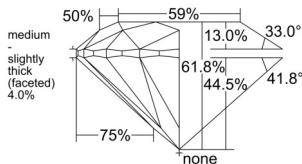

GIA®

FACSIMILE

GIA REPORT 1559468271

Verify this report at GIA.edu

GIA NATURAL DIAMOND DOSSIER®

June 15, 2026
GIA Report Number 1559468271
Shape and Cutting Style ..... Round Brilliant
Measurements ..... 5.11 - 5.13 x 3.17 mm

GRADING RESULTS

Carat Weight ..... 0.50 carat
Color Grade I
Clarity Grade VS1
Cut Grade ..... Excellent

ADDITIONAL GRADING INFORMATION

Polish ..... Excellent
Symmetry ..... Excellent
Fluorescence ..... None
Clarity Characteristics..... Crystal, Feather, Pinpoint
Inscription(s): GIA 1559468271

PROPORTIONS

Profile to actual proportions