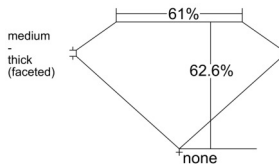

GIA®

FACSIMILE

GIA REPORT 1559446766

Verify this report at GIA.edu

GIA NATURAL DIAMOND DOSSIER®

June 09, 2026
GIA Report Number 1559446766
Shape and Cutting Style ..... Pear Brilliant
Measurements ..... 6.86 x 4.48 x 2.81 mm

GRADING RESULTS

Carat Weight ..... 0.51 carat
Color Grade ..... D
Clarity Grade VS1

ADDITIONAL GRADING INFORMATION

Polish ..... Excellent
Symmetry ..... Excellent
Fluorescence ..... Faint
Clarity Characteristics..... Crystal, Needle, Pinpoint
Inscription(s): GIA 1559446766

PROPORTIONS

Profile not to actual proportions

GRADING SCALES

GIA COLOR SCALE		GIA CLARITY SCALE	
COLORLESS	D	VERY VERY SLIGHTLY INCLUDED	FLAWLESS
	E		INTERNALLY FLAWLESS
	F		VVS₁
	G		VVS₂
	H		VS₁
	I		VS₂
	J		SI₁
	K		SI₂
	L		I₁
	M		I₂
NEAR COLORLESS	N	SLIGHTLY INCLUDED	I₃
	O		
	P		
	Q		
FAINT	R		
	S		
	T		
	U		
VERY LIGHT	V		
	W		
	X		
	Y		
LIGHT	Z