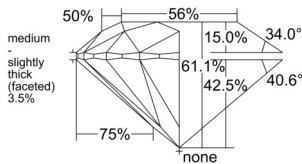

GIA®

FACSIMILE

GIA REPORT

1559434531

Verify this report at GIA.edu

GIA NATURAL DIAMOND DOSSIER®

June 05, 2026
GIA Report Number 1559434531
Shape and Cutting Style ..... Round Brilliant
Measurements ..... 5.10 - 5.13 x 3.13 mm

GRADING RESULTS

Carat Weight ..... 0.50 carat
Color Grade ..... E
Clarity Grade S11
Cut Grade ..... Excellent

ADDITIONAL GRADING INFORMATION

Polish ..... Excellent
Symmetry ..... Excellent
Fluorescence ..... None
Clarity Characteristics ..... Cloud, Feather
Inscription(s): GIA 1559434531

PROPORTIONS

Profile to actual proportions

GRADING SCALES

GIA COLOR SCALE

COLOREDNESS	D
	E
	F
	G
	H
	I
	J
NEAR COLORLESS	K
	L
FADING	M
	N
	O
	P
VERY LIGHT	Q
	R
	S
	T
	U
	V
	W
	X
	Y
LIGHT	Z

GIA CLARITY SCALE

FLAWLESS	INTERNAL FLAWLESS	
		FLAWLESS
VERY VERY SLIGHTLY INCLUDED	VVS₁	
	VVS₂	
VERY SLIGHTLY INCLUDED	VS₁	
	VS₂	
SLIGHTLY INCLUDED	SI₁	
	SI₂	
INCLUDED	I₁	
	I₂	
	I₃	

GIA CUT SCALE

EXCELLENT	
	VERY GOOD
GOOD	
FAIR	
POOR