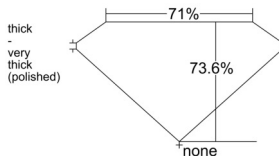

GIA®

FACSIMILE

GIA REPORT 1559422838

Verify this report at GIA.edu

GIA NATURAL DIAMOND DOSSIER®

June 04, 2026
GIA Report Number 1559422838
Shape and Cutting Style ..... **Square Modified Brilliant**
Measurements ..... **4.87 x 4.84 x 3.56 mm**

GRADING RESULTS

Carat Weight ..... **0.72 carat**
Color Grade ..... **E**
Clarity Grade **VS1**

ADDITIONAL GRADING INFORMATION

Polish ..... **Excellent**
Symmetry ..... **Very Good**
Fluorescence ..... **None**
Clarity Characteristics..... **Crystal, Pinpoint**
Inscription(s): GIA 1559422838

PROPORTIONS

Profile not to actual proportions

GRADING SCALES

GIA COLOR SCALE		GIA CLARITY SCALE			
COLORLESS	D	VERY VERY SLIGHTLY INCLUDED	FLAWLESS		
	E		INTERNALLY FLAWLESS		
	F	VERY SLIGHTLY INCLUDED	VS₁		
	G		VS₂		
	H		VS₁		
	NEAR COLORLESS	I	SLIGHTLY INCLUDED	VS₂	
		J		SI₁	
		FAINT	K	INCLUDED	SI₂
			L		I₁
			M		I₂
VERT LIGHT	N	LIGHT	I₃		
	O				
	P				
	Q				
	R				
	S				
	T				
LIGHT	U				
	V				
	W				
	X				
Y					
Z