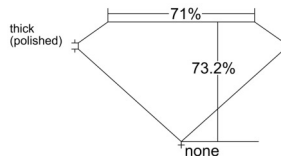

GIA®

FACSIMILE

GIA REPORT 1559422750

Verify this report at GIA.edu

GIA NATURAL DIAMOND DOSSIER®

June 04, 2026
GIA Report Number 1559422750
Shape and Cutting Style ..... **Square Modified Brilliant**
Measurements ..... **4.81 x 4.81 x 3.52 mm**

GRADING RESULTS

Carat Weight ..... **0.72 carat**
Color Grade ..... **E**
Clarity Grade **VS1**

ADDITIONAL GRADING INFORMATION

Polish ..... **Excellent**
Symmetry ..... **Excellent**
Fluorescence ..... **None**
Clarity Characteristics..... **Crystal, Cloud, Pinpoint, Needle**
Inscription(s): GIA 1559422750

PROPORTIONS

Profile not to actual proportions

GRADING SCALES

GIA COLOR SCALE		GIA CLARITY SCALE			
COLORLESS	D	VERY VERY SLIGHTLY INCLUDED	FLAWLESS		
	E		INTERNALLY FLAWLESS		
	F	VERY SLIGHTLY INCLUDED	VS₁		
	G		VS₂		
	H		VS₁		
	NEAR COLORLESS	I	SLIGHTLY INCLUDED	VS₂	
		J		SI₁	
		FAINT	K	INCLUDED	SI₂
			L		I₁
			M		I₂
VERT LIGHT	N	LIGHT	I₃		
	O				
	P				
	Q				
	R