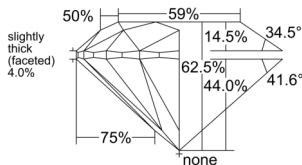

GIA®

FACSIMILE

GIA REPORT 1559419210

Verify this report at GIA.edu

GIA NATURAL DIAMOND DOSSIER®

June 03, 2026
GIA Report Number 1559419210
Shape and Cutting Style ..... Round Brilliant
Measurements ..... 5.05 - 5.08 x 3.16 mm

GRADING RESULTS

Carat Weight ..... 0.50 carat
Color Grade ..... G
Clarity Grade S11
Cut Grade ..... Excellent

ADDITIONAL GRADING INFORMATION

Polish ..... Excellent
Symmetry ..... Excellent
Fluorescence ..... None
Clarity Characteristics ..... Crystal, Cloud
Inscription(s): GIA 1559419210

PROPORTIONS

Profile to actual proportions