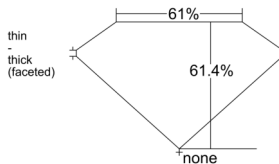

GIA®

FACSIMILE

GIA REPORT 1559409857

Verify this report at GIA.edu

GIA NATURAL DIAMOND DOSSIER®

June 03, 2026
GIA Report Number 1559409857
Shape and Cutting Style ..... Oval Brilliant
Measurements ..... 6.15 x 4.09 x 2.51 mm

GRADING RESULTS

Carat Weight ..... 0.41 carat
Color Grade ..... D
Clarity Grade S11

ADDITIONAL GRADING INFORMATION

Polish ..... Excellent
Symmetry ..... Very Good
Fluorescence ..... None
Clarity Characteristics ..... Cloud, Crystal, Feather
Inscription(s): GIA 1559409857

PROPORTIONS

Profile not to actual proportions

GRADING SCALES

GIA COLOR SCALE		GIA CLARITY SCALE	
COLORLESS	D	VERY VERY SLIGHTLY INCLUDED	FLAWLESS
	E		INTERNALLY FLAWLESS
	F		VVS₁
	G		VVS₂
	H		VS₁
	I		VS₂
	J		S1₁
	K		S1₂
	L		I₁
	M		I₂
NEAR COLORLESS	N	SLIGHTLY INCLUDED	I₃
	O		
	P		
	Q		
FAINT	R	INCLUDED	
	S		
	T		
	U		
VERT LIGHT	V		
	W		
	X		
	Y		
LIGHT	Z