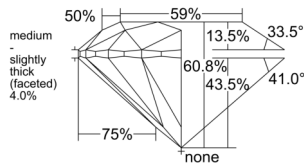

GIA®

FACSIMILE

GIA REPORT

1559402521

Verify this report at GIA.edu

GIA NATURAL DIAMOND DOSSIER®

June 02, 2026
GIA Report Number 1559402521
Shape and Cutting Style ..... Round Brilliant
Measurements ..... 5.24 - 5.25 x 3.19 mm

GRADING RESULTS

Carat Weight ..... 0.54 carat
Color Grade ..... H
Clarity Grade VS1
Cut Grade ..... Excellent

ADDITIONAL GRADING INFORMATION

Polish ..... Excellent
Symmetry ..... Excellent
Fluorescence ..... None
Clarity Characteristics ..... Cloud, Needle
Inscription(s): GIA 1559402521

PROPORTIONS

Profile to actual proportions

GRADING SCALES

GIA COLOR SCALE	GIA CLARITY SCALE	GIA CUT SCALE	
D	FLAWLESS	EXCELLENT	
E	INTERNALLY FLAWLESS		
F		VVS₁	VERY GOOD
G	VVS₂		
H	VS₁	GOOD	
I	VS₂		
J	SI₁	FAIR	
K	SI₂		
L	I₁	POOR	
M			
N			
O	I₂		
P			
Q	I₃		
R			
S			
T			
U			
V			
W			
X			
Y			
Z