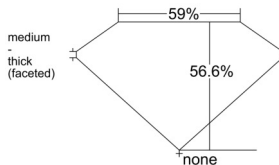

GIA®

FACSIMILE

GIA REPORT 1559395248

Verify this report at GIA.edu

GIA NATURAL DIAMOND DOSSIER®

June 01, 2026
GIA Report Number 1559395248
Shape and Cutting Style ..... Heart Brilliant
Measurements ..... 5.82 x 6.82 x 3.86 mm

GRADING RESULTS

Carat Weight ..... 0.90 carat
Color Grade ..... F
Clarity Grade SI1

ADDITIONAL GRADING INFORMATION

Polish ..... Excellent
Symmetry ..... Excellent
Fluorescence ..... Medium Blue
Clarity Characteristics ..... Crystal, Cloud
Inscription(s): GIA 1559395248

PROPORTIONS

Profile not to actual proportions

GRADING SCALES

GIA COLOR SCALE		GIA CLARITY SCALE	
COLORLESS	D	VERY VERY SLIGHTLY INCLUDED	FLAWLESS
	E		INTERNALLY FLAWLESS
	F		VVS₁
	G		VVS₂
	H		VS₁
	I		VS₂
	J		SI₁
	K		SI₂
	L		I₁
	M		I₂
NEAR COLORLESS	N	SLIGHTLY INCLUDED	I₃
	O		
	P		
	Q		
FAINT	R		
	S		
	T		
	U		
VERY LIGHT	V		
	W		
	X		
	Y		
LIGHT	Z