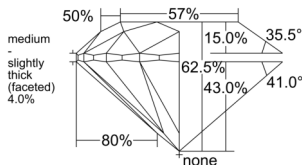

GIA®

FACSIMILE

GIA REPORT 1559388778

Verify this report at GIA.edu

GIA NATURAL DIAMOND DOSSIER®

June 01, 2026
GIA Report Number 1559388778
Shape and Cutting Style ..... Round Brilliant
Measurements ..... 5.37 - 5.40 x 3.36 mm

GRADING RESULTS

Carat Weight ..... 0.60 carat
Color Grade ..... D
Clarity Grade VVS1
Cut Grade ..... Excellent

ADDITIONAL GRADING INFORMATION

Polish ..... Excellent
Symmetry ..... Excellent
Fluorescence ..... Faint
Clarity Characteristics ..... Pinpoint
Inscription(s): GIA 1559388778

PROPORTIONS

GRADING SCALES

GIA COLOR SCALE

COLORLESS	D
	E
	F
	G
	H
	I
	J
NEAR COLORLESS	K
	L
	M
FAIN	N
	O
	P
	Q
VERY LIGHT	R
	S
	T
	U
	V
	W
	X
	Y
LIGHT	Z

GIA CLARITY SCALE

FLAWLESS	INTERNAL FLAWLESS	
		FLAWLESS
VERY VERY SLIGHTLY INCLUDED	VVS₁	
	VVS₂	
VERY SLIGHTLY INCLUDED	VS₁	
	VS₂	
SLIGHTLY INCLUDED	SI₁	
	SI₂	
INCLUDED	I₁	
	I₂	
	I₃	

GIA CUT SCALE

EXCELLENT
VERY GOOD
GOOD
FAIR
POOR