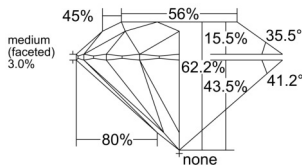

GIA®

FACSIMILE

GIA REPORT

1559356042

Verify this report at GIA.edu

GIA NATURAL DIAMOND DOSSIER®

May 27, 2026
GIA Report Number 1559356042
Shape and Cutting Style ..... Round Brilliant
Measurements ..... 5.12 - 5.16 x 3.20 mm

GRADING RESULTS

Carat Weight ..... 0.51 carat
Color Grade ..... K
Clarity Grade S11
Cut Grade ..... Excellent

ADDITIONAL GRADING INFORMATION

Polish ..... Excellent
Symmetry ..... Excellent
Fluorescence ..... Strong Blue
Clarity Characteristics ..... Crystal
Inscription(s): GIA 1559356042

PROPORTIONS

Profile to actual proportions