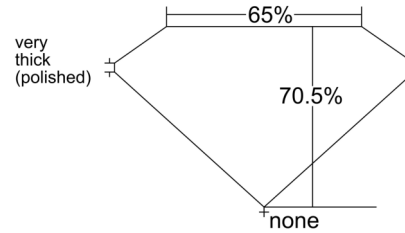

GIA NATURAL DIAMOND GRADING REPORT

May 29, 2026
GIA Report Number 1559347325
Shape and Cutting Style Square Emerald Cut
Measurements 5.17 x 5.00 x 3.53 mm

GRADING RESULTS

Carat Weight 0.90 carat
Color Grade I
Clarity Grade VS2

ADDITIONAL GRADING INFORMATION

Polish Excellent
Symmetry Very Good
Fluorescence Faint
Inscription(s): GIA 1559347325

Comments: Clouds are not shown. Pinpoints are not shown.

PROPORTIONS

Profile not to actual proportions

CLARITY CHARACTERISTICS

KEY TO SYMBOLS*

- Crystal
- ↗ Indented Natural
- ~ Feather
- ∖ Needle
- ⊖ Knot

* Red symbols denote internal characteristics (inclusions). Green or black symbols denote external characteristics (blemishes). Diagram is an approximate representation of the diamond, and symbols shown indicate type, position, and approximate size of clarity characteristics. All clarity characteristics may not be shown. Details of finish are not shown.