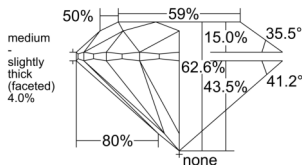

GIA®

FACSIMILE

GIA REPORT 1559345538

Verify this report at GIA.edu

GIA NATURAL DIAMOND DOSSIER®

May 27, 2026
GIA Report Number 1559345538
Shape and Cutting Style ..... Round Brilliant
Measurements ..... 5.22 - 5.25 x 3.28 mm

GRADING RESULTS

Carat Weight ..... 0.56 carat
Color Grade ..... G
Clarity Grade VS2
Cut Grade ..... Excellent

ADDITIONAL GRADING INFORMATION

Polish ..... Excellent
Symmetry ..... Excellent
Fluorescence ..... None
Clarity Characteristics ..... Crystal
Inscription(s): GIA 1559345538

PROPORTIONS

GRADING SCALES

GIA COLOR SCALE	GIA CLARITY SCALE	GIA CUT SCALE	
D	FLAWLESS	EXCELLENT	
E	INTERNALLY FLAWLESS		
F		VVS₁	VERY GOOD
G	VVS₂		
H	VS₁	GOOD	
I	VS₂		
J	SI₁	FAIR	
K	SI₂		
L	I₁	POOR	
M	I₂		
N	I₃		
O			
P			
Q			
R			
S			
T			
U			
V			
W			
X			
Y			
Z