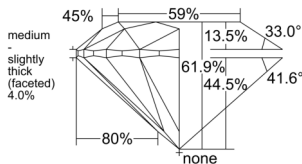

GIA®

FACSIMILE

GIA REPORT 1559340641

Verify this report at GIA.edu

GIA NATURAL DIAMOND DOSSIER®

May 25, 2026
GIA Report Number 1559340641
Shape and Cutting Style ..... Round Brilliant
Measurements ..... 4.77 - 4.80 x 2.96 mm

GRADING RESULTS

Carat Weight ..... 0.41 carat
Color Grade ..... D
Clarity Grade VVS2
Cut Grade ..... Excellent

ADDITIONAL GRADING INFORMATION

Polish ..... Excellent
Symmetry ..... Excellent
Fluorescence ..... Strong Blue
Clarity Characteristics ..... Pinpoint, Cloud
Inscription(s): GIA 1559340641

PROPORTIONS

Profile to actual proportions