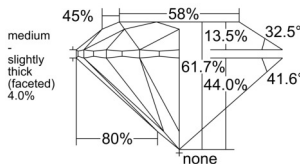

GIA®

FACSIMILE

GIA REPORT

1559340478

Verify this report at GIA.edu

GIA NATURAL DIAMOND DOSSIER®

May 25, 2026
GIA Report Number 1559340478
Shape and Cutting Style ..... Round Brilliant
Measurements ..... 4.36 - 4.38 x 2.70 mm

GRADING RESULTS

Carat Weight ..... 0.31 carat
Color Grade ..... D
Clarity Grade VS1
Cut Grade ..... Excellent

ADDITIONAL GRADING INFORMATION

Polish ..... Excellent
Symmetry ..... Excellent
Fluorescence ..... Strong Blue
Clarity Characteristics ..... Crystal, Pinpoint
Inscription(s): GIA 1559340478

PROPORTIONS

Profile to actual proportions