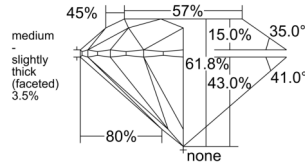

GIA®

FACSIMILE

GIA REPORT 1559332861

Verify this report at GIA.edu

GIA NATURAL DIAMOND DOSSIER®

May 25, 2026
GIA Report Number 1559332861
Shape and Cutting Style ..... Round Brilliant
Measurements ..... 4.39 - 4.41 x 2.72 mm

GRADING RESULTS

Carat Weight ..... 0.32 carat
Color Grade ..... G
Clarity Grade VS1
Cut Grade ..... Excellent

ADDITIONAL GRADING INFORMATION

Polish ..... Excellent
Symmetry ..... Excellent
Fluorescence ..... None
Clarity Characteristics..... Cloud, Crystal, Feather, Pinpoint
Inscription(s): GIA 1559332861

PROPORTIONS

Profile to actual proportions

GRADING SCALES

GIA COLOR SCALE	GIA CLARITY SCALE	GIA CUT SCALE	
D	FLAWLESS	EXCELLENT	
E	INTERNALLY FLAWLESS		
F		VVS₁	VERY GOOD
G	VVS₂		
H	VS₁	GOOD	
I	VS₂		
J	SI₁	FAIR	
K	SI₂		
L	I₁	POOR	
M	I₂		
N	I₃		
O			
P			
Q			
R			
S			
T			
U			
V			
W			
X			
Y			
Z