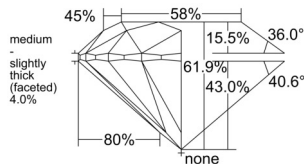

GIA®

FACSIMILE

GIA REPORT 1559329946

Verify this report at GIA.edu

GIA NATURAL DIAMOND DOSSIER®

May 22, 2026
GIA Report Number 1559329946
Shape and Cutting Style ..... Round Brilliant
Measurements ..... 4.40 - 4.43 x 2.74 mm

GRADING RESULTS

Carat Weight ..... 0.33 carat
Color Grade ..... J
Clarity Grade ..... Internally Flawless
Cut Grade ..... Excellent

ADDITIONAL GRADING INFORMATION

Polish ..... Excellent
Symmetry ..... Excellent
Fluorescence ..... Medium Blue
Clarity Characteristics ..... Minor Details of Polish
Inscription(s): GIA 1559329946

PROPORTIONS

Profile to actual proportions

GRADING SCALES

GIA COLOR SCALE	GIA CLARITY SCALE	GIA CUT SCALE
D	FLAWLESS	EXCELLENT
E	INTERNALLY FLAWLESS	
F	VVS₁	VERY GOOD
G		
H	VS₁	GOOD
I		
J	SI₁	FAIR
K		
L	I₁	POOR
M		
N	I₂	
O		
P	I₃	
Q		
R		
S		
T		
U		
V		
W		
X		
Y		
Z