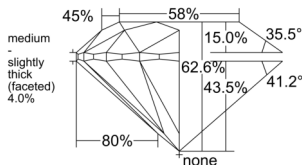

GIA®

FACSIMILE

GIA REPORT 1559329854

Verify this report at GIA.edu

GIA NATURAL DIAMOND DOSSIER®

May 22, 2026
GIA Report Number 1559329854
Shape and Cutting Style ..... Round Brilliant
Measurements ..... 5.40 - 5.44 x 3.40 mm

GRADING RESULTS

Carat Weight ..... 0.62 carat
Color Grade ..... E
Clarity Grade VVS1
Cut Grade ..... Excellent

ADDITIONAL GRADING INFORMATION

Polish ..... Excellent
Symmetry ..... Excellent
Fluorescence ..... None
Clarity Characteristics ..... Pinpoint, Feather
Inscription(s): GIA 1559329854

PROPORTIONS

GRADING SCALES

GIA COLOR SCALE	GIA CLARITY SCALE	GIA CUT SCALE	
D	FLAWLESS	EXCELLENT	
E	INTERNALLY FLAWLESS		
F		VVS₁	VERY GOOD
G	VVS₂		
H	VS₁	GOOD	
I	VS₂		
J	SI₁	FAIR	
K	SI₂		
L	I₁	POOR	
M			
N			
O	I₂		
P			
Q			
R	I₃		
S			
T			
U			
V			
W			
X			
Y			
Z