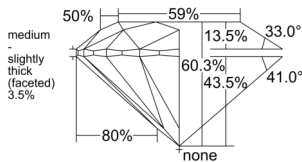

GIA®

FACSIMILE

GIA REPORT 1559322713

Verify this report at GIA.edu

GIA NATURAL DIAMOND DOSSIER®

May 22, 2026
GIA Report Number 1559322713
Shape and Cutting Style ..... Round Brilliant
Measurements ..... 4.38 - 4.40 x 2.65 mm

GRADING RESULTS

Carat Weight ..... 0.31 carat
Color Grade ..... D
Clarity Grade VVS1
Cut Grade ..... Excellent

ADDITIONAL GRADING INFORMATION

Polish ..... Excellent
Symmetry ..... Excellent
Fluorescence ..... Strong Blue
Clarity Characteristics ..... Cloud, Feather
Inscription(s): GIA 1559322713

PROPORTIONS

Profile to actual proportions

GRADING SCALES

GIA COLOR SCALE	GIA CLARITY SCALE	GIA CUT SCALE	
D	FLAWLESS	EXCELLENT	
E	INTERNALLY FLAWLESS		
F		VVS₁	VERY GOOD
G	VVS₂		
H	VS₁	GOOD	
I	VS₂		
J	SI₁	FAIR	
K	SI₂		
L	I₁	POOR	
M	I₂		
N	I₃		
O			
P			
Q			
R			
S			
T			
U			
V			
W			
X			
Y			
Z