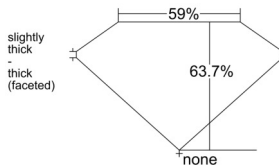

GIA®

FACSIMILE

GIA REPORT 1559315404

Verify this report at GIA.edu

GIA NATURAL DIAMOND DOSSIER®

May 25, 2026
GIA Report Number 1559315404
Shape and Cutting Style ..... Oval Brilliant
Measurements ..... 6.70 x 4.79 x 3.05 mm

GRADING RESULTS

Carat Weight ..... 0.65 carat
Color Grade I
Clarity Grade VS1

ADDITIONAL GRADING INFORMATION

Polish ..... Excellent
Symmetry ..... Excellent
Fluorescence ..... Faint
Clarity Characteristics ..... Feather
Inscription(s): GIA 1559315404

PROPORTIONS

Profile not to actual proportions

GRADING SCALES

GIA COLOR SCALE		GIA CLARITY SCALE			
COLORLESS	D	VERY VERY SLIGHTLY INCLUDED	FLAWLESS		
	E		INTERNALLY FLAWLESS		
	F	VERY SLIGHTLY INCLUDED	VS₁		
	G		VS₂		
	H		VS₁		
	NEAR COLORLESS	I	SLIGHTLY INCLUDED	VS₂	
		J		SI₁	
		FAINT	K	INCLUDED	SI₂
			L		I₁
			M		I₂
VERT LIGHT	N	LIGHT	I₃		
	O				
	P				
	Q				
	R