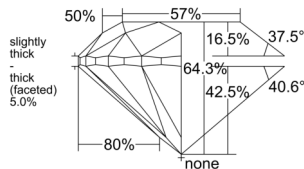

GIA®

FACSIMILE

GIA REPORT 1559305633

Verify this report at GIA.edu

GIA NATURAL DIAMOND DOSSIER®

May 21, 2026
GIA Report Number 1559305633
Shape and Cutting Style ..... Round Brilliant
Measurements ..... 5.55 - 5.57 x 3.58 mm

GRADING RESULTS

Carat Weight ..... 0.70 carat
Color Grade I
Clarity Grade VS2
Cut Grade ..... Very Good

ADDITIONAL GRADING INFORMATION

Polish ..... Excellent
Symmetry ..... Excellent
Fluorescence ..... None
Clarity Characteristics ..... Crystal, Feather
Inscription(s): GIA 1559305633

PROPORTIONS

Profile to actual proportions