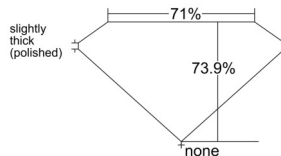

GIA®

FACSIMILE

GIA REPORT 1559293178

Verify this report at GIA.edu

GIA NATURAL DIAMOND DOSSIER®

May 19, 2026
GIA Report Number 1559293178
Shape and Cutting Style ..... Square Modified Brilliant
Measurements ..... 4.43 x 4.40 x 3.25 mm

GRADING RESULTS

Carat Weight ..... 0.52 carat
Color Grade ..... D
Clarity Grade VS2

ADDITIONAL GRADING INFORMATION

Polish ..... Excellent
Symmetry ..... Very Good
Fluorescence ..... None
Clarity Characteristics ..... Crystal
Inscription(s): GIA 1559293178

PROPORTIONS

Profile not to actual proportions

GRADING SCALES

GIA COLOR SCALE		GIA CLARITY SCALE			
COLORLESS	D	VERY VERY SLIGHTLY INCLUDED	FLAWLESS		
	E		INTERNALLY FLAWLESS		
	F	VERY SLIGHTLY INCLUDED	VS₁		
	G		VS₂		
	H		VS₁		
	NEAR COLORLESS	I	SLIGHTLY INCLUDED	SI₁	
		J		SI₂	
		FAINT	K	INCLUDED	I₁
			L		I₂
			M		I₃
VERT LIGHT	N				
	O				
	P				
	Q				
	R				
	S				
	T				
LIGHT	U				
	V				
	W				
	X				
Y					
Z