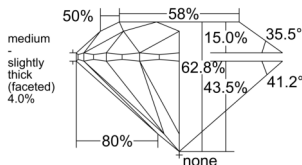

GIA®

FACSIMILE

GIA REPORT 1559279726

Verify this report at GIA.edu

GIA NATURAL DIAMOND DOSSIER®

May 19, 2026
GIA Report Number 1559279726
Shape and Cutting Style ..... Round Brilliant
Measurements ..... 4.81 - 4.83 x 3.03 mm

GRADING RESULTS

Carat Weight ..... 0.43 carat
Color Grade ..... D
Clarity Grade VVS2
Cut Grade ..... Excellent

ADDITIONAL GRADING INFORMATION

Polish ..... Excellent
Symmetry ..... Excellent
Fluorescence ..... Strong Blue
Clarity Characteristics ..... Cloud, Pinpoint
Inscription(s): GIA 1559279726

PROPORTIONS

GRADING SCALES

GIA COLOR SCALE

COLORLESS	D
	E
	F
	G
	H
	I
NEAR COLORLESS	J
	K
	L
FAIN	M
	N
	O
	P
VERY LIGHT	Q
	R
	S
	T
	U
	V
	W
	X
	Y
LIGHT	Z

GIA CLARITY SCALE

FLAWLESS	INTERNAL FLAWLESS	
		FLAWLESS
VERY VERY SLIGHTLY INCLUDED	VVS₁	
	VVS₂	
VERY SLIGHTLY INCLUDED	VS₁	
	VS₂	
SLIGHTLY INCLUDED	SI₁	
	SI₂	
INCLUDED	I₁	
	I₂	
	I₃	

GIA CUT SCALE

EXCELLENT
VERY GOOD
GOOD
FAIR
POOR