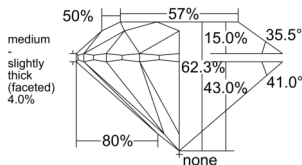

GIA®

FACSIMILE

GIA REPORT 1559274326

Verify this report at GIA.edu

GIA NATURAL DIAMOND DOSSIER®

May 19, 2026
GIA Report Number 1559274326
Shape and Cutting Style ..... Round Brilliant
Measurements ..... 5.50 - 5.52 x 3.43 mm

GRADING RESULTS

Carat Weight ..... 0.64 carat
Color Grade L
Clarity Grade VVS1
Cut Grade ..... Excellent

ADDITIONAL GRADING INFORMATION

Polish ..... Excellent
Symmetry ..... Excellent
Fluorescence ..... None
Clarity Characteristics ..... Cloud, Pinpoint
Inscription(s): GIA 1559274326

PROPORTIONS

GRADING SCALES

GIA COLOR SCALE	GIA CLARITY SCALE	GIA CUT SCALE
COLOURLESS	FLAWLESS	EXCELLENT
D	INTERNALLY FLAWLESS	
E	VVS₁	VERY GOOD
F		
G	VS₁	GOOD
H		
I	SI₁	FAIR
J		
K	I₁	POOR
L		
M	I₂	
N		
O	I₃	
P		
Q		
R		
S		
T		
U		
V		
W		
X		
Y		
Z